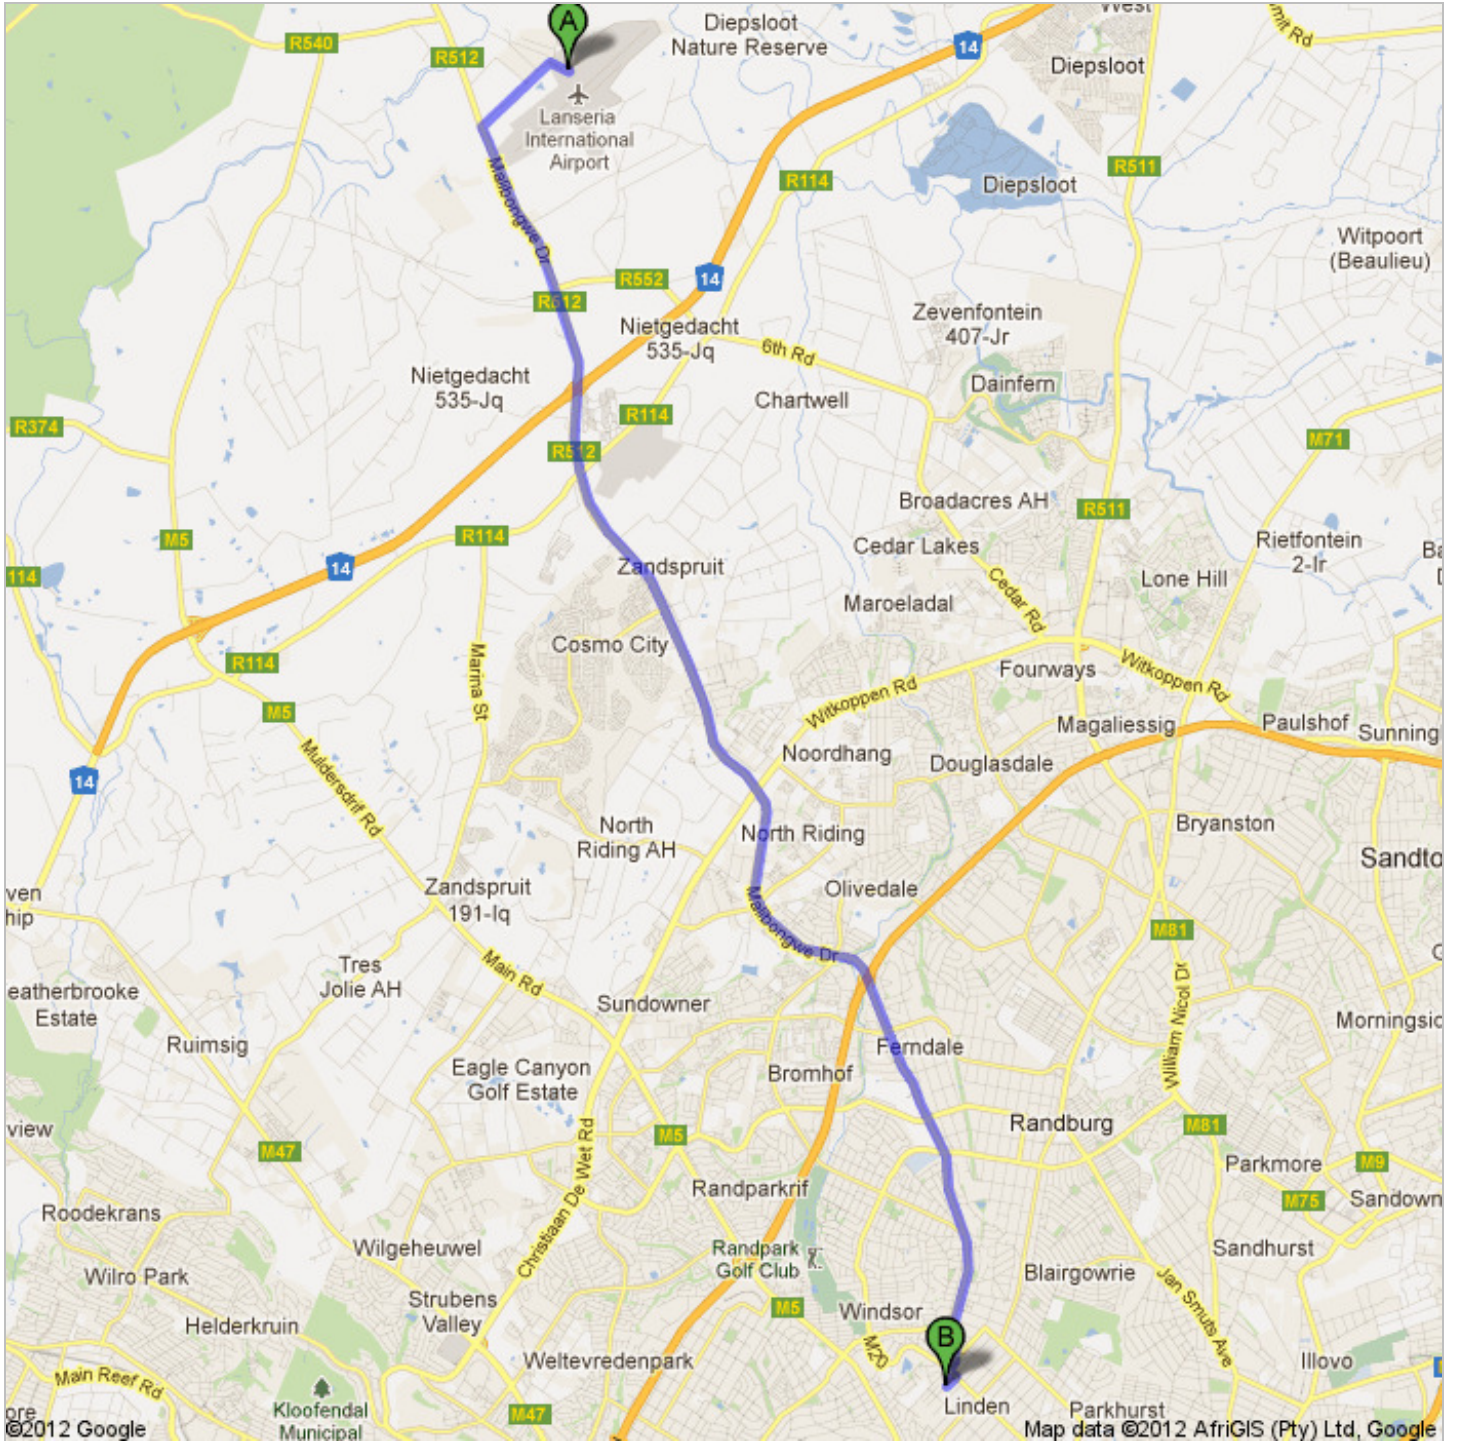

Directions to 34 2nd St, Randburg 2104 26,0 km – about 33 mins

A **Lanseria International Airport**
Airport Road, 1748

1. Head **west** on **Airport Rd** toward **Ashenti Rd** go 350 m
total 350 m
-  2. Turn left onto **Ashenti Rd** go 1,6 km
total 1,9 km
About 3 mins
-  3. Turn left onto **Malibongwe Dr/R512** go 23,0 km
total 24,9 km
Continue to follow Malibongwe Dr
About 27 mins
4. Continue onto **West St** go 450 m
total 25,4 km
5. Continue straight onto **1st St** go 220 m
total 25,6 km
-  6. At the roundabout, take the **1st** exit onto **3rd Ave/M20** go 180 m
total 25,8 km
-  7. At the roundabout, take the **3rd** exit onto **2nd St** go 250 m
total 26,0 km
Destination will be on the left
About 1 min

B 34 2nd St, Randburg 2104

These directions are for planning purposes only. You may find that construction projects, traffic, weather, or other events may cause conditions to differ from the map results, and you should plan your route accordingly. You must obey all signs or notices regarding your route.

Map data ©2012 AfriGIS (Pty) Ltd, Google

Directions weren't right? Please find your route on maps.google.co.za and click "Report a problem" at the bottom left.