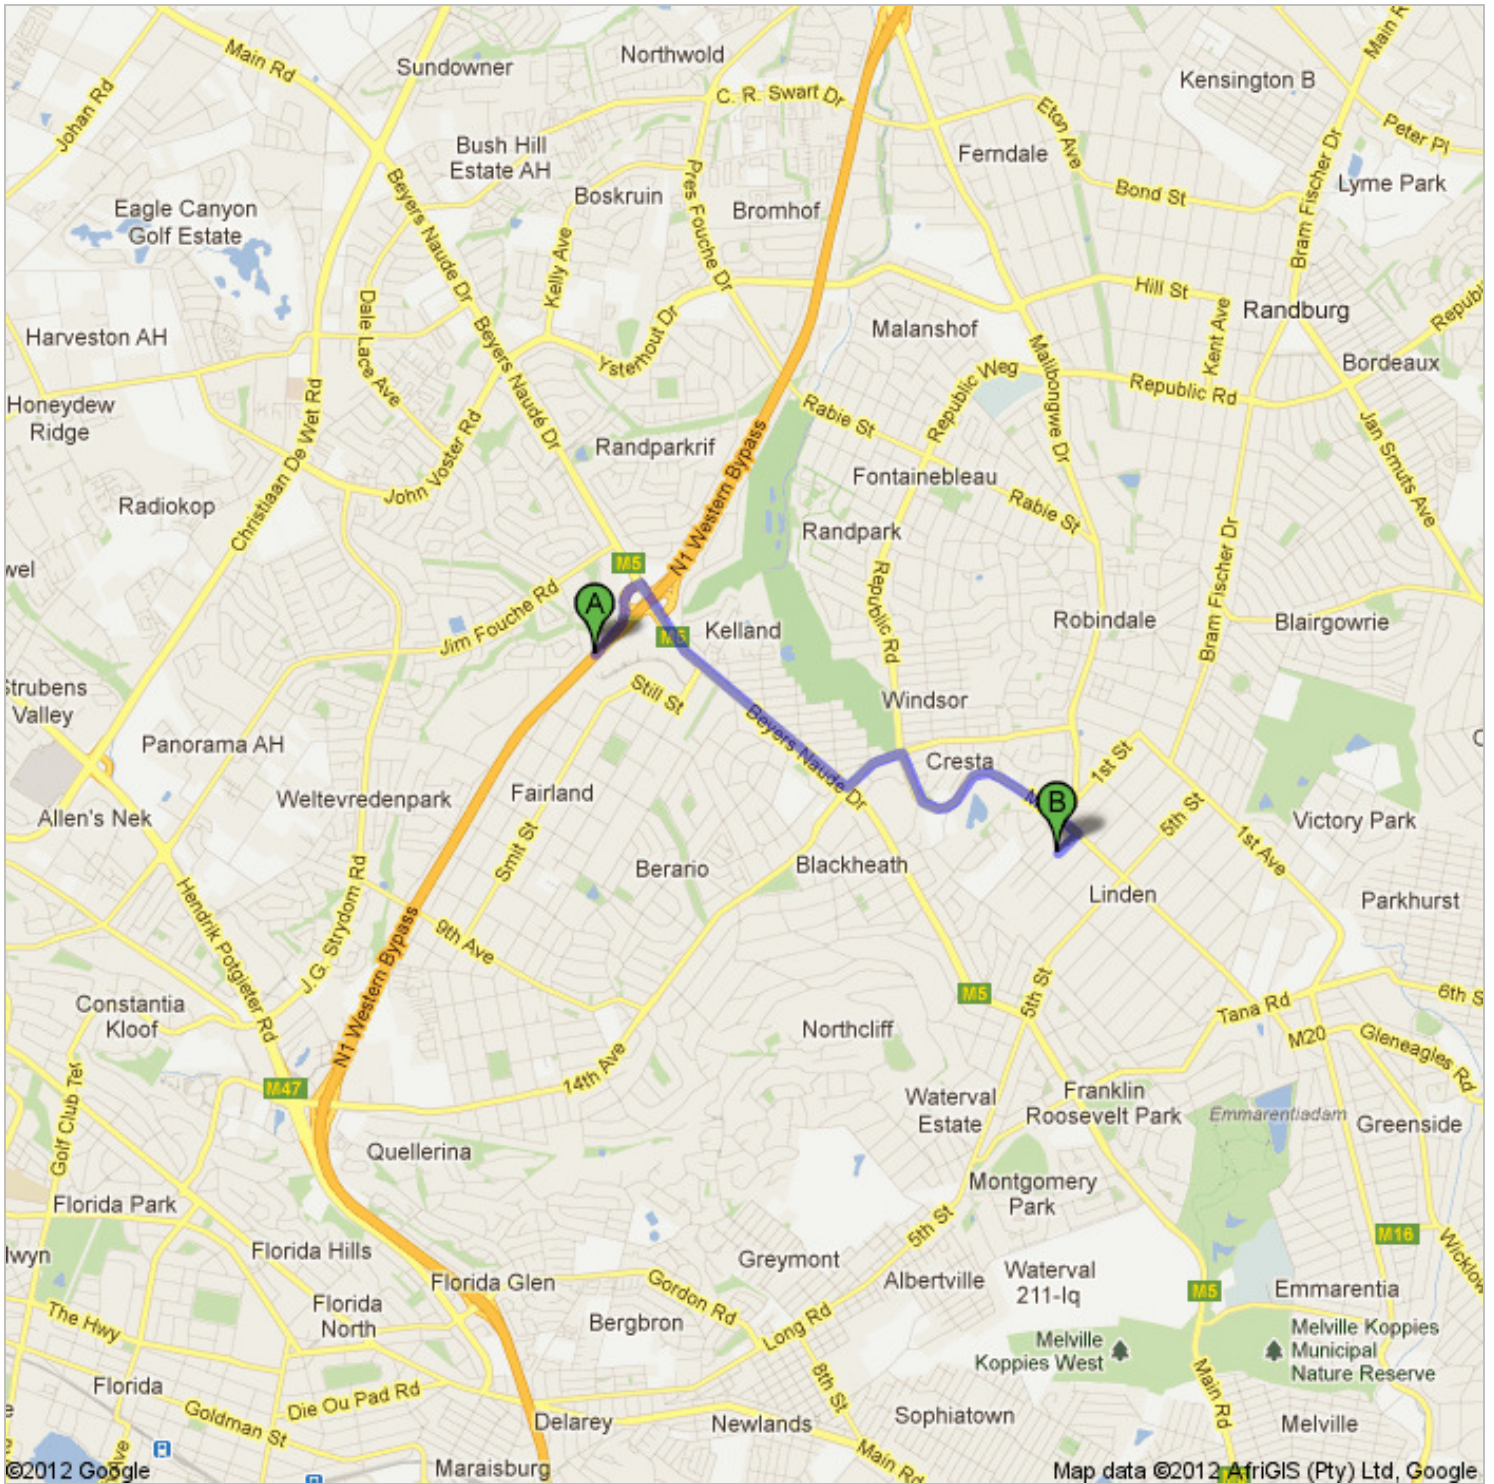

Directions to 34 2nd St, Randburg 2104 5,9 km – about 10 mins

N1 Western Bypass

1. Head **northeast** on **N1 Western Bypass** go 180 m
total 180 m

 2. Take exit **85** for **Beyers Naude Drive/M5** toward **Northcliff** go 550 m
total 750 m

 3. Turn right onto **Beyers Naude Dr/M5** go 2,3 km
total 3,1 km
About 4 mins

 4. Turn left onto **Judges Ave** go 600 m
total 3,7 km

 5. Turn right onto **Republic Rd** go 1,8 km
total 5,5 km
Go through 1 roundabout
About 3 mins

 6. At the roundabout, take the **2nd** exit onto **3rd Ave/M20** go 190 m
total 5,7 km

 7. At the roundabout, take the **3rd** exit onto **2nd St** go 250 m
total 5,9 km
Destination will be on the left
About 1 min

34 2nd St, Randburg 2104

These directions are for planning purposes only. You may find that construction projects, traffic, weather, or other events may cause conditions to differ from the map results, and you should plan your route accordingly. You must obey all signs or notices regarding your route.